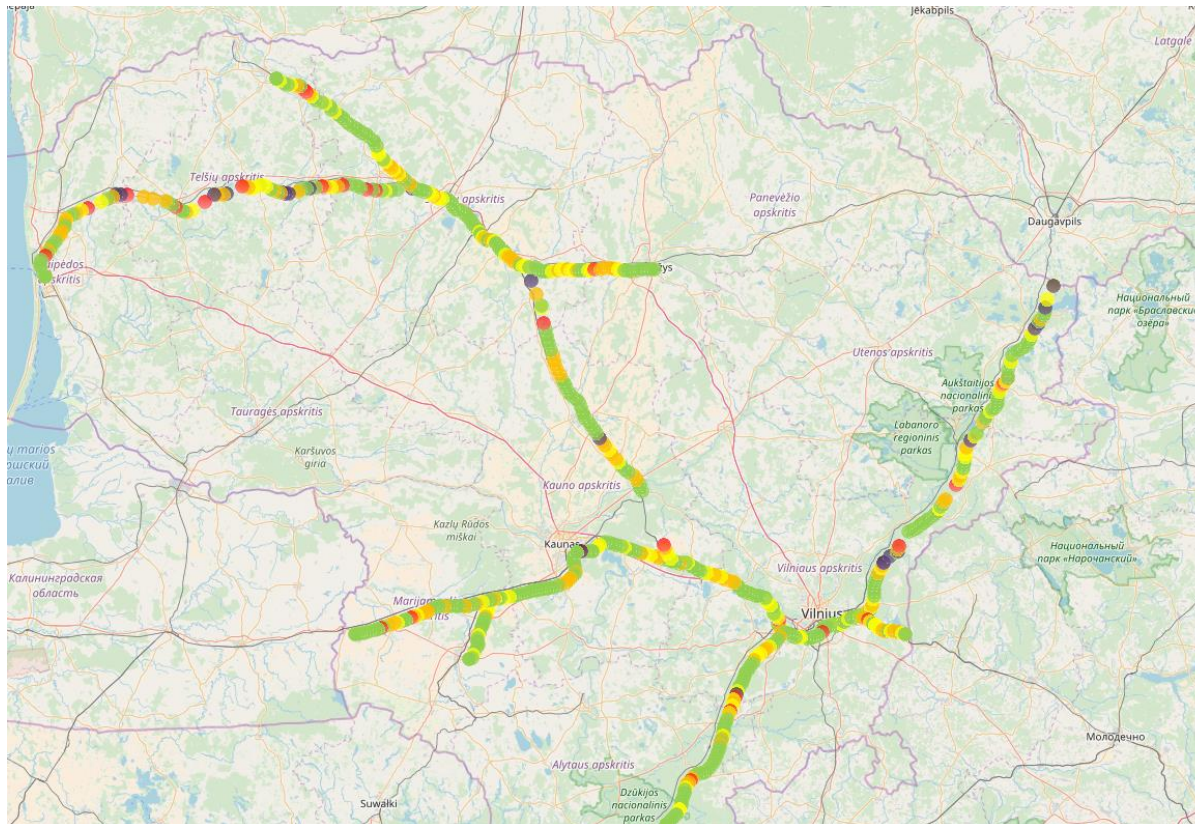

Results

<http://matavimai.rrt.lt/>